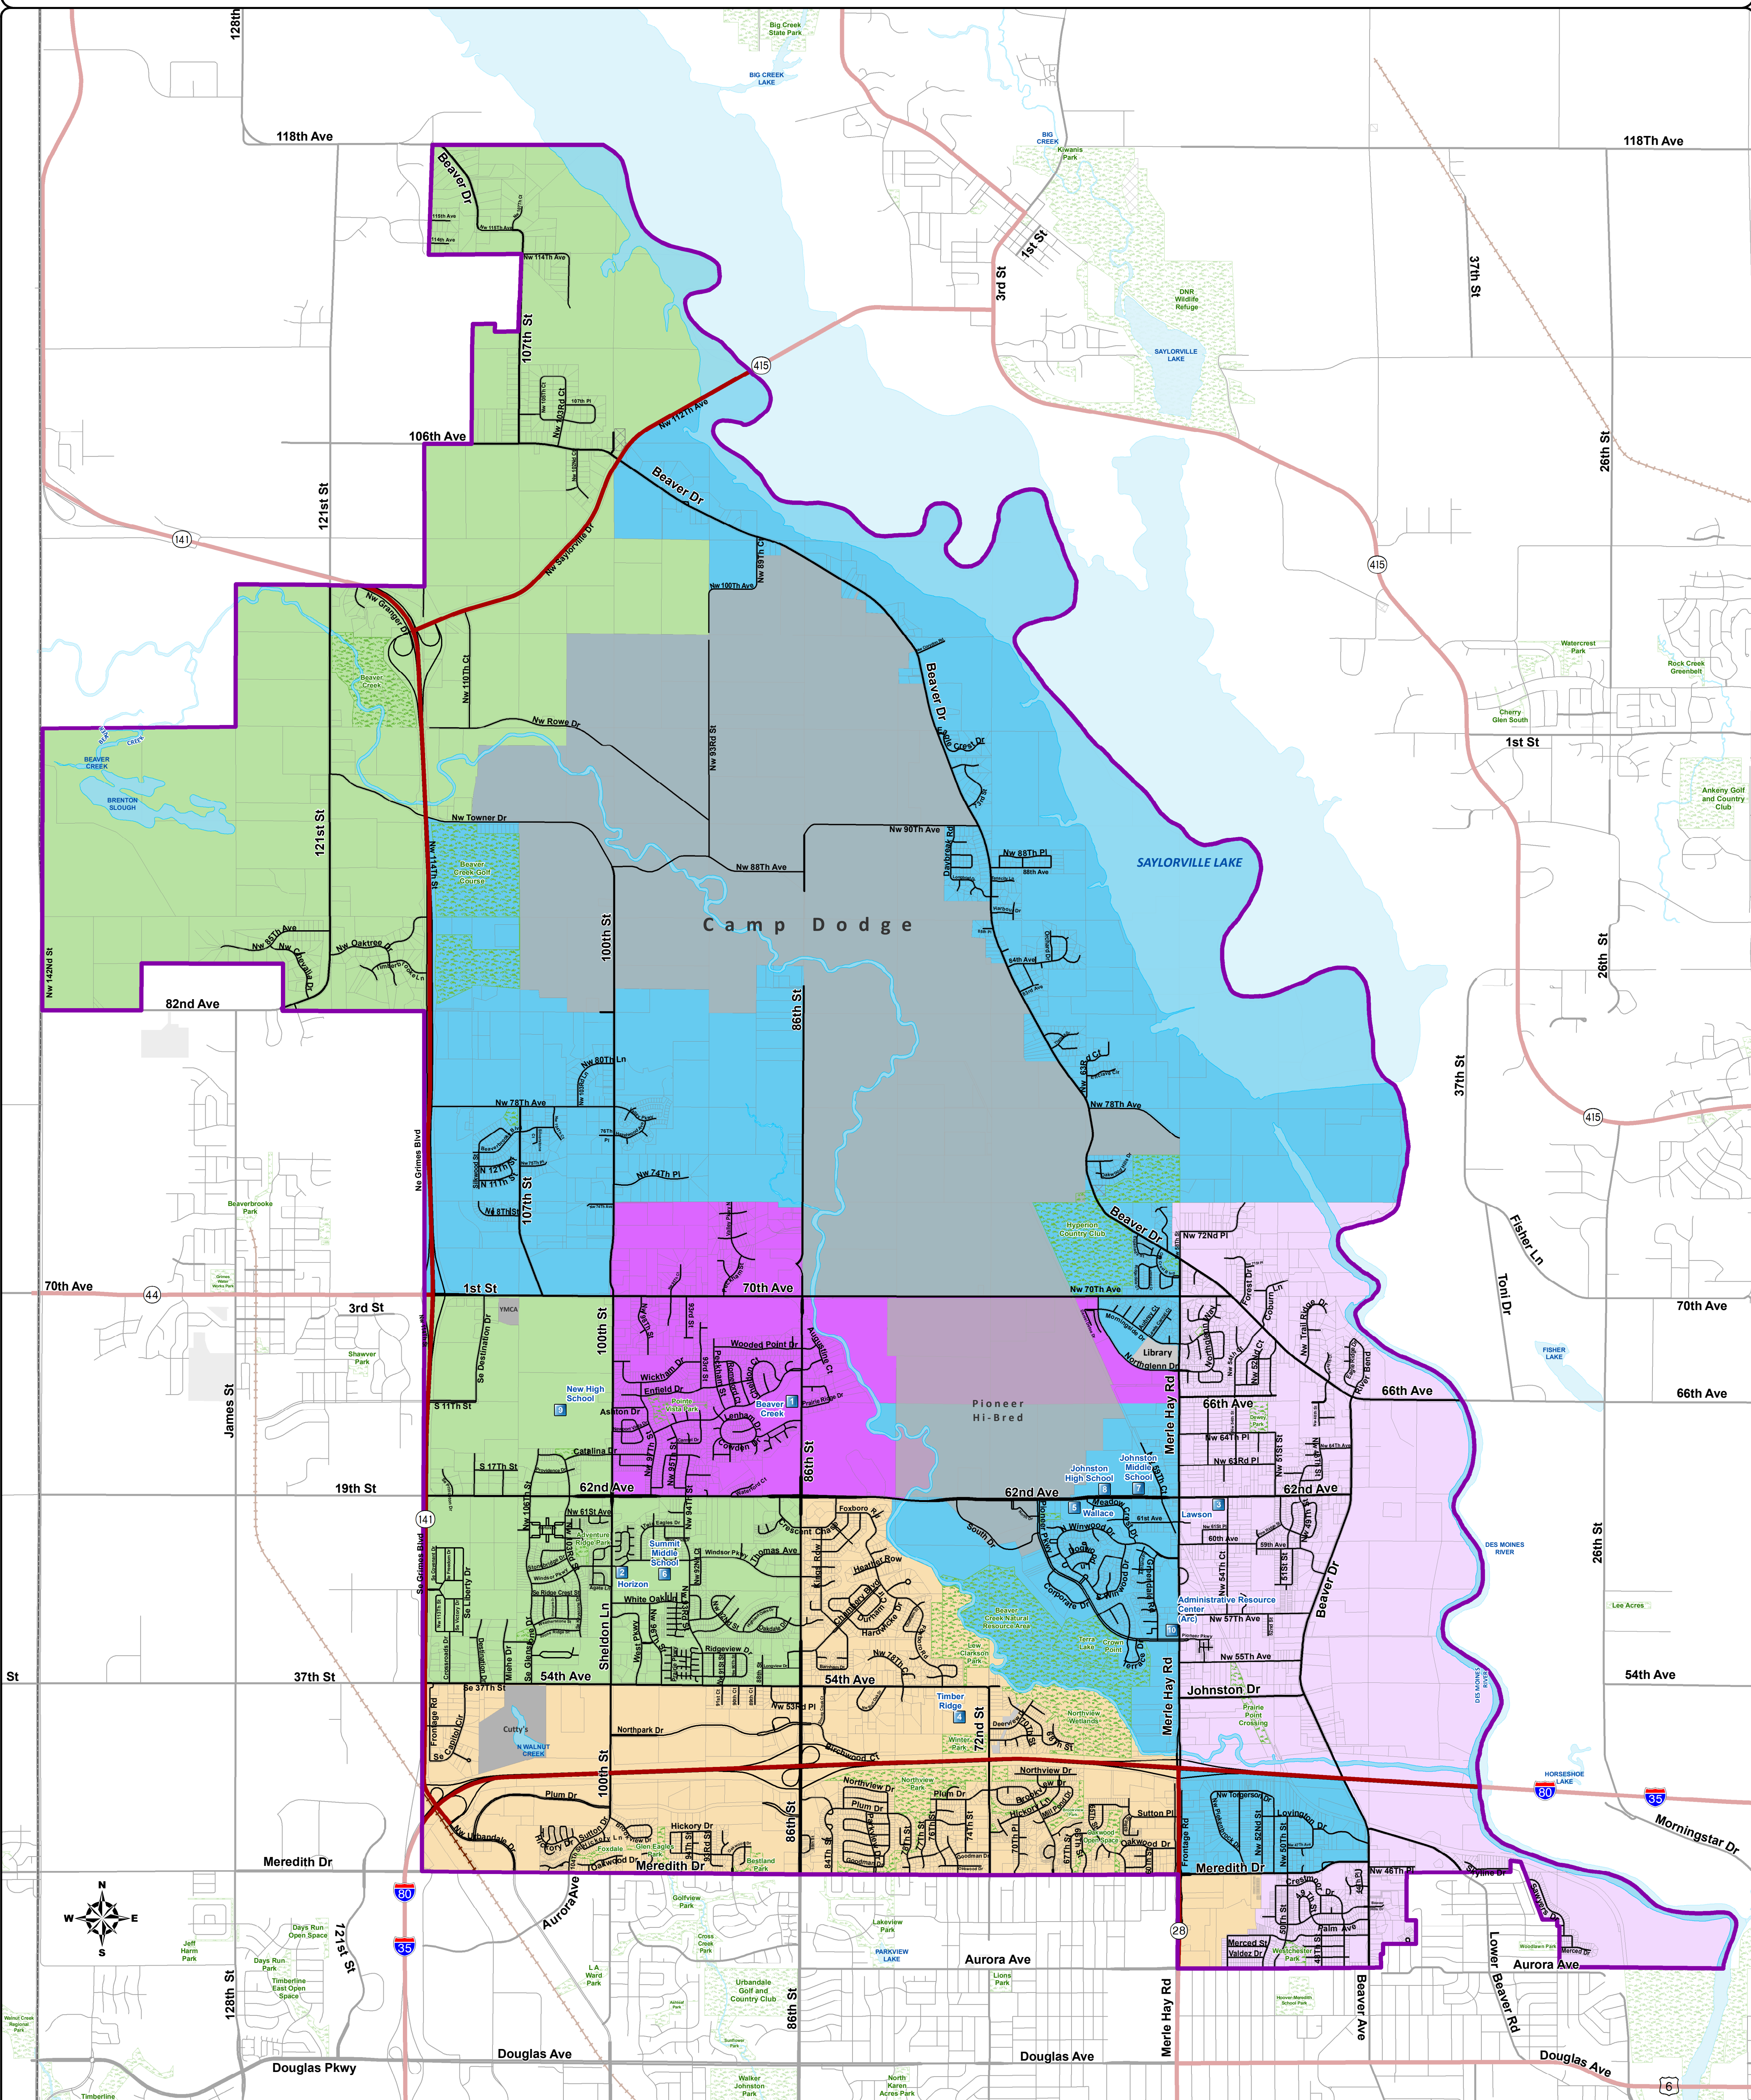

# Johnston Community School District Map

**List of Schools**

1. Beaver Creek Elementary
2. Horizon Elementary
3. Lawson Elementary
4. Timber Ridge Elementary
5. Wallace Elementary
6. Summit Middle School
7. Johnston Middle School
8. Johnston High School
9. New High School
10. Administrative Resource Center

-  Schools
-  District Boundary
-  Parcels
-  Parks/Golf Course
-  Cemetery
-  Other Features

- Elementary Boundary**
-  Beaver Creek
  -  Horizon
  -  Lawson
  -  Timber Ridge
  -  Wallace

Map data provided by Johnston Community School District, Polk County, City of Johnston, City of Des Moines. IDOT, US Census Bureau, and ESRI. Map created March 2014.